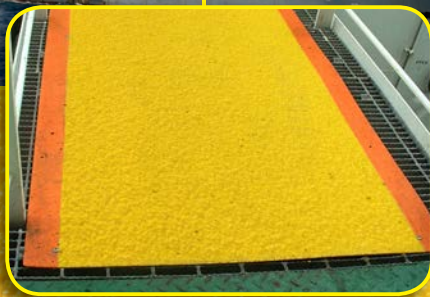

Hi-Traction® Covers for OFFSHORE

Drill Ships, Semi-Submersibles, Jack-ups, and Barge Tender Rigs

SAFEGUARD
TECHNOLOGY
Leading Manufacturer of Anti-Slip Safety Products

Walkway Covers